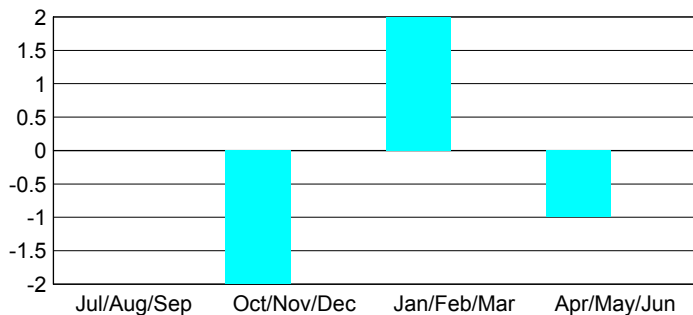

**Membership Results 2012-2013**  
Goal, New, Dropped, Gain/Loss

**Gender Comparison 2012-2013**

**Membership Gain/Loss 2012-2013**

GMT: **DATUK NAGARATNAM**

Location: **GUAM**

GMT CA: **5**

**CLUBS**

Month	New Club Goal	Actual New Clubs	Actual Dropped Clubs	Gain/Loss of Clubs
<b>2012-2013</b>				
Jul/Aug/Sep		0	0	0
Oct/Nov/Dec		0	2	-2
Jan/Feb/Mar		1	-1	2
Apr/May/Jun		0	1	-1
<b>Totals</b>		<b>1</b>	<b>2</b>	<b>-1</b>

**Club Results 2012-2013**  
Goal, New, Dropped, Gain/Loss

**YTD Status Quo Clubs 2012-2013**

Status Quo Clubs Compared to Status Quo Members

**Club Gain/Loss 2012-2013**

**MEMBERSHIP**

Month	Net Memb Goal	Actual New Memb	Actual Dropped Memb	Gain/Loss of Memb
<b>2012-2013</b>				
Jul/Aug/Sep		20	9	11
Oct/Nov/Dec		6	116	-110
Jan/Feb/Mar		31	8	23
Apr/May/Jun		21	46	-25
<b>Totals</b>		<b>78</b>	<b>179</b>	<b>-101</b>