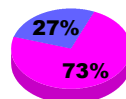

Gender Comparison 2012-2013