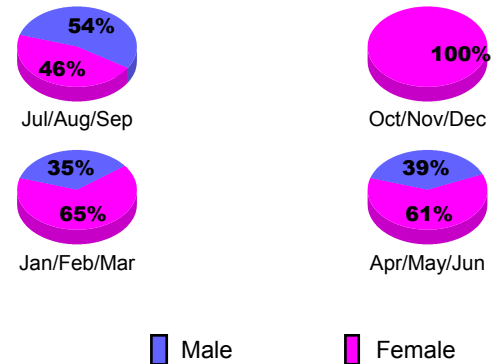

**Club Results 2012-2013**  
Goal, New, Dropped, Gain/Loss

**YTD Status Quo Clubs 2012-2013**

Status Quo Clubs Compared to Status Quo Members

**Club Gain/Loss 2012-2013**

**MEMBERSHIP**

Month	Net Memb Goal	Actual New Memb	Actual Dropped Memb	Gain/Loss of Memb
<b>2012-2013</b>				
Jul/Aug/Sep		1	3	-2
Oct/Nov/Dec		2	0	2
Jan/Feb/Mar		23	3	20
Apr/May/June		22	4	18
<b>Totals</b>		<b>48</b>	<b>10</b>	<b>38</b>

**Membership Results 2012-2013**  
Goal, New, Dropped, Gain/Loss

**Gender Comparison 2012-2013**

**Membership Gain/Loss 2012-2013**

GMT: **DATUK NAGARATNAM**

Location: **GUAM**

GMT CA: **5**

**CLUBS**

Month	New Club Goal	Actual New Clubs	Actual Dropped Clubs	Gain/Loss of Clubs
<b>2012-2013</b>				
Jul/Aug/Sep		0	0	0
Oct/Nov/Dec		0	2	-2
Jan/Feb/Mar		1	-1	2
Apr/May/Jun		0	1	-1
<b>Totals</b>		<b>1</b>	<b>2</b>	<b>-1</b>