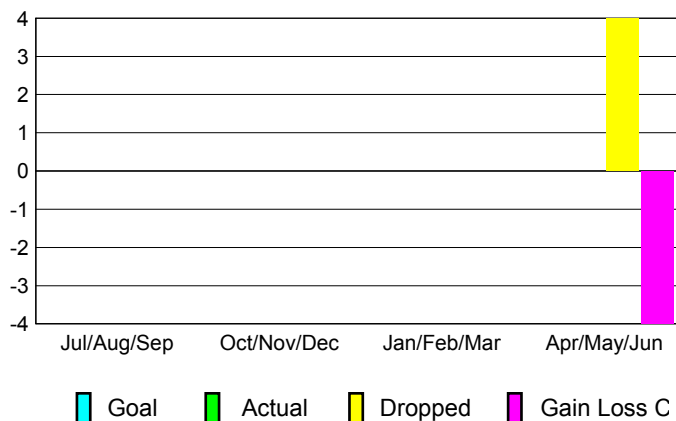

**Membership Results 2012-2013**

Goal, New, Dropped, Gain/Loss

**Gender Comparison 2012-2013**

**Membership Gain/Loss 2012-2013**

GMT: **DATUK NAGARATNAM**

Location: **MICRONESIA**

GMT CA: **5**

**CLUBS**

Month	New Club Goal	Actual New Clubs	Actual Dropped Clubs	Gain/Loss of Clubs
<b>2012-2013</b>				
Jul/Aug/Sep		0	0	0
Oct/Nov/Dec		0	0	0
Jan/Feb/Mar		0	0	0
Apr/May/Jun		0	0	0
<b>Totals</b>		<b>0</b>	<b>0</b>	<b>0</b>

**Club Results 2012-2013**

Goal, New, Dropped, Gain/Loss

**YTD Status Quo Clubs 2012-2013**

Status Quo Clubs Compared to Status Quo Members

**Club Gain/Loss 2012-2013**

**MEMBERSHIP**

Month	Net Memb Goal	Actual New Memb	Actual Dropped Memb	Gain/Loss of Memb
<b>2012-2013</b>				
Jul/Aug/Sep		0	0	0
Oct/Nov/Dec		0	0	0
Jan/Feb/Mar		0	0	0
Apr/May/Jun		0	4	-4
<b>Totals</b>		<b>0</b>	<b>4</b>	<b>-4</b>

**Membership Results 2012-2013**

Goal, New, Dropped, Gain/Loss

**Gender Comparison 2012-2013**

**Membership Gain/Loss 2012-2013**