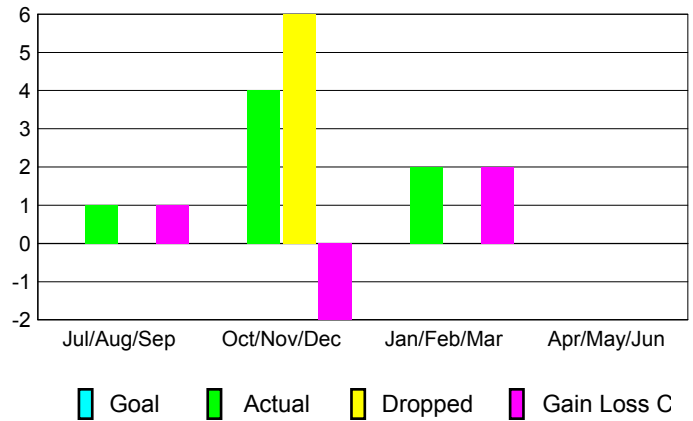

GMT: **DATUK NAGARATNAM**

Location: **MARSHALL ISLANDS**

GMT CA: **5**

**CLUBS**

Month	New Club Goal	Actual New Clubs	Actual Dropped Clubs	Gain/Loss of Clubs
<b>2012-2013</b>				
Jul/Aug/Sep		0	0	0
Oct/Nov/Dec		0	0	0
Jan/Feb/Mar		0	0	0
Apr/May/Jun		0	0	0
<b>Totals</b>		<b>0</b>	<b>0</b>	<b>0</b>

**Club Results 2012-2013**

Goal, New, Dropped, Gain/Loss

**YTD Status Quo Clubs 2012-2013**

Status Quo Clubs Compared to Status Quo Members

**Club Gain/Loss 2012-2013**

**MEMBERSHIP**

Month	Net Memb Goal	Actual New Memb	Actual Dropped Memb	Gain/Loss of Memb
<b>2012-2013</b>				
Jul/Aug/Sep		1	0	1
Oct/Nov/Dec		4	6	-2
Jan/Feb/Mar		2	0	2
Apr/May/Jun		0	0	0
<b>Totals</b>		<b>7</b>	<b>6</b>	<b>1</b>

**Membership Results 2012-2013**

Goal, New, Dropped, Gain/Loss

**Gender Comparison 2012-2013**

**Membership Gain/Loss 2012-2013**

GMT: **DATUK NAGARATNAM**

Location: **MICRONESIA**

GMT CA: **5**

**CLUBS**

Month	New Club Goal	Actual New Clubs	Actual Dropped Clubs	Gain/Loss of Clubs
<b>2012-2013</b>				
Jul/Aug/Sep		0	0	0
Oct/Nov/Dec		0	0	0
Jan/Feb/Mar		0	0	0
Apr/May/Jun		0	0	0
<b>Totals</b>		<b>0</b>	<b>0</b>	<b>0</b>