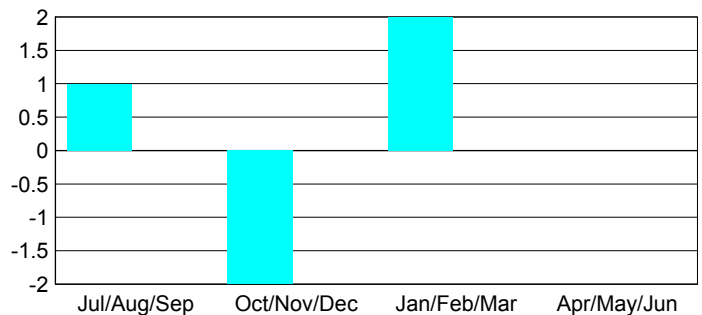

**Club Results 2012-2013**

Goal, New, Dropped, Gain/Loss

**YTD Status Quo Clubs 2012-2013**

Status Quo Clubs Compared to Status Quo Members

**Club Gain/Loss 2012-2013**

**MEMBERSHIP**

Month	Net Memb Goal	Actual New Memb	Actual Dropped Memb	Gain/Loss of Memb
<b>2012-2013</b>				
Jul/Aug/Sep		1	0	1
Oct/Nov/Dec		4	6	-2
Jan/Feb/Mar		2	0	2
Apr/May/Jun		0	0	0
<b>Totals</b>		<b>7</b>	<b>6</b>	<b>1</b>

**Membership Results 2012-2013**

Goal, New, Dropped, Gain/Loss

**Gender Comparison 2012-2013**

**Membership Gain/Loss 2012-2013**

GMT: **DATUK NAGARATNAM**

Location: **MICRONESIA**

GMT CA: **5**

**CLUBS**

Month	New Club Goal	Actual New Clubs	Actual Dropped Clubs	Gain/Loss of Clubs
<b>2012-2013</b>				
Jul/Aug/Sep		0	0	0
Oct/Nov/Dec		0	0	0
Jan/Feb/Mar		0	0	0
Apr/May/Jun		0	0	0
<b>Totals</b>		<b>0</b>	<b>0</b>	<b>0</b>