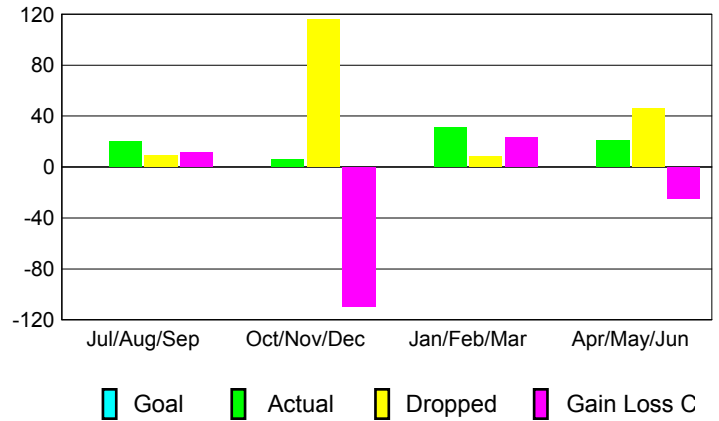

Membership Results 2012-2013
Goal, New, Dropped, Gain/Loss