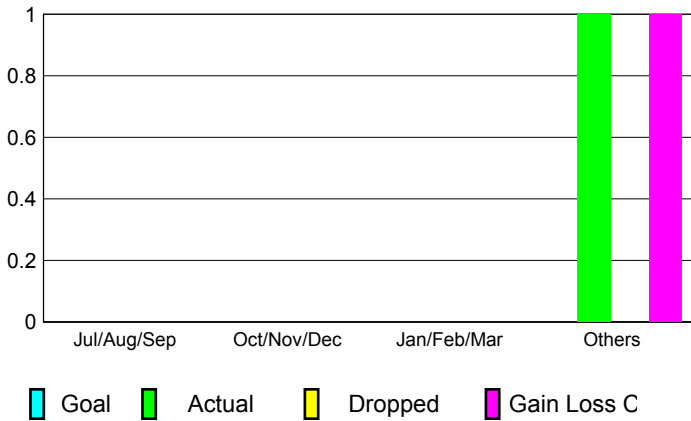

GMT: **DATUK NAGARATNAM**

Location: **CNMI**

GMT CA: **5**

**CLUBS**

Month	New Club Goal	Actual New Clubs	Actual Dropped Clubs	Gain/Loss of Clubs
<b>2012-2013</b>				
Jul/Aug/Sep		0	0	0
Oct/Nov/Dec		0	0	0
Jan/Feb/Mar		0	0	0
Apr/May/June		1	0	1
<b>Totals</b>		<b>1</b>	<b>0</b>	<b>1</b>

**Club Results 2012-2013**  
Goal, New, Dropped, Gain/Loss

**YTD Status Quo Clubs 2012-2013**

Status Quo Clubs Compared to Status Quo Members

**Club Gain/Loss 2012-2013**

**MEMBERSHIP**

Month	Net Memb Goal	Actual New Memb	Actual Dropped Memb	Gain/Loss of Memb
<b>2012-2013</b>				
Jul/Aug/Sep		1	3	-2
Oct/Nov/Dec		2	0	2
Jan/Feb/Mar		23	3	20
Apr/May/June		22	4	18
<b>Totals</b>		<b>48</b>	<b>10</b>	<b>38</b>

**Membership Results 2012-2013**  
Goal, New, Dropped, Gain/Loss

**Gender Comparison 2012-2013**

**Membership Gain/Loss 2012-2013**

GMT: **DATUK NAGARATNAM**

Location: **GUAM**

GMT CA: **5**

**CLUBS**

Month	New Club Goal	Actual New Clubs	Actual Dropped Clubs	Gain/Loss of Clubs
<b>2012-2013</b>				
Jul/Aug/Sep		0	0	0
Oct/Nov/Dec		0	2	-2
Jan/Feb/Mar		1	-1	2
Apr/May/Jun		0	1	-1
<b>Totals</b>		<b>1</b>	<b>2</b>	<b>-1</b>