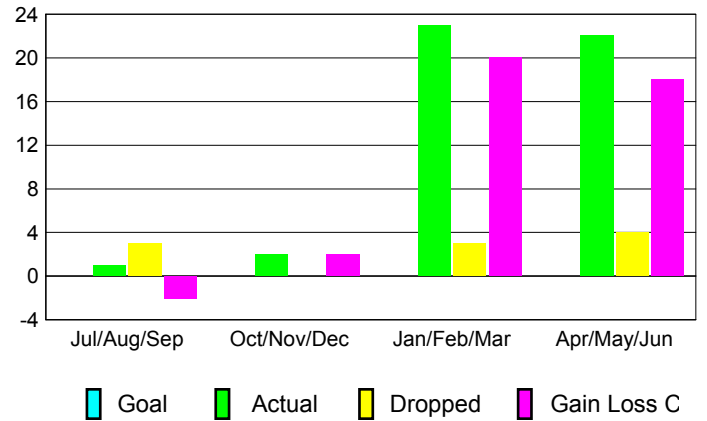

GMT: **DATUK NAGARATNAM**

Location: **CNMI**

GMT CA: **5**

**CLUBS**

Month	New Club Goal	Actual New Clubs	Actual Dropped Clubs	Gain/Loss of Clubs
<b>2012-2013</b>				
Jul/Aug/Sep		0	0	0
Oct/Nov/Dec		0	0	0
Jan/Feb/Mar		0	0	0
Apr/May/June		1	0	1
<b>Totals</b>		<b>1</b>	<b>0</b>	<b>1</b>

**Club Results 2012-2013**  
Goal, New, Dropped, Gain/Loss

**YTD Status Quo Clubs 2012-2013**

Status Quo Clubs Compared to Status Quo Members

**Club Gain/Loss 2012-2013**

**MEMBERSHIP**

Month	Net Memb Goal	Actual New Memb	Actual Dropped Memb	Gain/Loss of Memb
<b>2012-2013</b>				
Jul/Aug/Sep		1	3	-2
Oct/Nov/Dec		2	0	2
Jan/Feb/Mar		23	3	20
Apr/May/June		22	4	18
<b>Totals</b>		<b>48</b>	<b>10</b>	<b>38</b>

**Membership Results 2012-2013**  
Goal, New, Dropped, Gain/Loss

**Gender Comparison 2012-2013**

**Membership Gain/Loss 2012-2013**

GMT: **DATUK NAGARATNAM**

Location: **GUAM**

GMT CA: **5**

**CLUBS**

Month	New Club Goal	Actual New Clubs	Actual Dropped Clubs	Gain/Loss of Clubs
<b>2012-2013</b>				
Jul/Aug/Sep		0	0	0
Oct/Nov/Dec		0	2	-2
Jan/Feb/Mar		1	-1	2
Apr/May/Jun		0	1	-1
<b>Totals</b>		<b>1</b>	<b>2</b>	<b>-1</b>

**Club Results 2012-2013**  
Goal, New, Dropped, Gain/Loss

**YTD Status Quo Clubs 2012-2013**

Status Quo Clubs Compared to Status Quo Members

**Club Gain/Loss 2012-2013**

**MEMBERSHIP**

Month	Net Memb Goal	Actual New Memb	Actual Dropped Memb	Gain/Loss of Memb
<b>2012-2013</b>				
Jul/Aug/Sep		20	9	11
Oct/Nov/Dec		6	116	-110
Jan/Feb/Mar		31	8	23
Apr/May/Jun		21	46	-25
<b>Totals</b>		<b>78</b>	<b>179</b>	<b>-101</b>