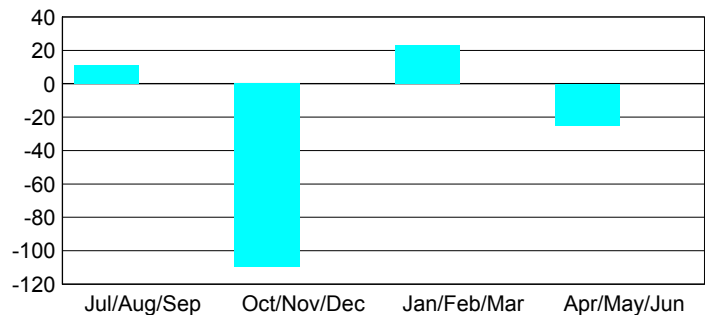

Membership Gain/Loss 2012-2013