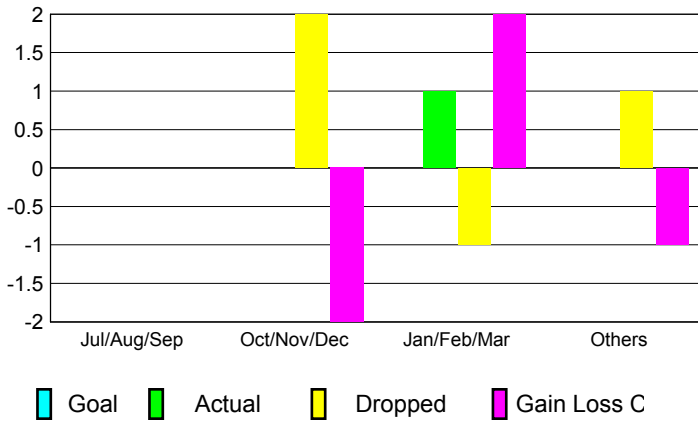

**Club Results 2012-2013**  
Goal, New, Dropped, Gain/Loss

**YTD Status Quo Clubs 2012-2013**

Status Quo Clubs Compared to Status Quo Members

**Club Gain/Loss 2012-2013**

**MEMBERSHIP**

Month	Net Memb Goal	Actual New Memb	Actual Dropped Memb	Gain/Loss of Memb
<b>2012-2013</b>				
Jul/Aug/Sep		1	3	-2
Oct/Nov/Dec		2	0	2
Jan/Feb/Mar		23	3	20
Apr/May/June		22	4	18
<b>Totals</b>		<b>48</b>	<b>10</b>	<b>38</b>

**Membership Results 2012-2013**  
Goal, New, Dropped, Gain/Loss

**Gender Comparison 2012-2013**

**Membership Gain/Loss 2012-2013**

GMT: **DATUK NAGARATNAM**

Location: **GUAM**

GMT CA: **5**

**CLUBS**

Month	New Club Goal	Actual New Clubs	Actual Dropped Clubs	Gain/Loss of Clubs
<b>2012-2013</b>				
Jul/Aug/Sep		0	0	0
Oct/Nov/Dec		0	2	-2
Jan/Feb/Mar		1	-1	2
Apr/May/Jun		0	1	-1
<b>Totals</b>		<b>1</b>	<b>2</b>	<b>-1</b>

**Club Results 2012-2013**  
Goal, New, Dropped, Gain/Loss

**YTD Status Quo Clubs 2012-2013**

Status Quo Clubs Compared to Status Quo Members

**Club Gain/Loss 2012-2013**

**MEMBERSHIP**

Month	Net Memb Goal	Actual New Memb	Actual Dropped Memb	Gain/Loss of Memb
<b>2012-2013</b>				
Jul/Aug/Sep		20	9	11
Oct/Nov/Dec		6	116	-110
Jan/Feb/Mar		31	8	23
Apr/May/Jun		21	46	-25
<b>Totals</b>		<b>78</b>	<b>179</b>	<b>-101</b>